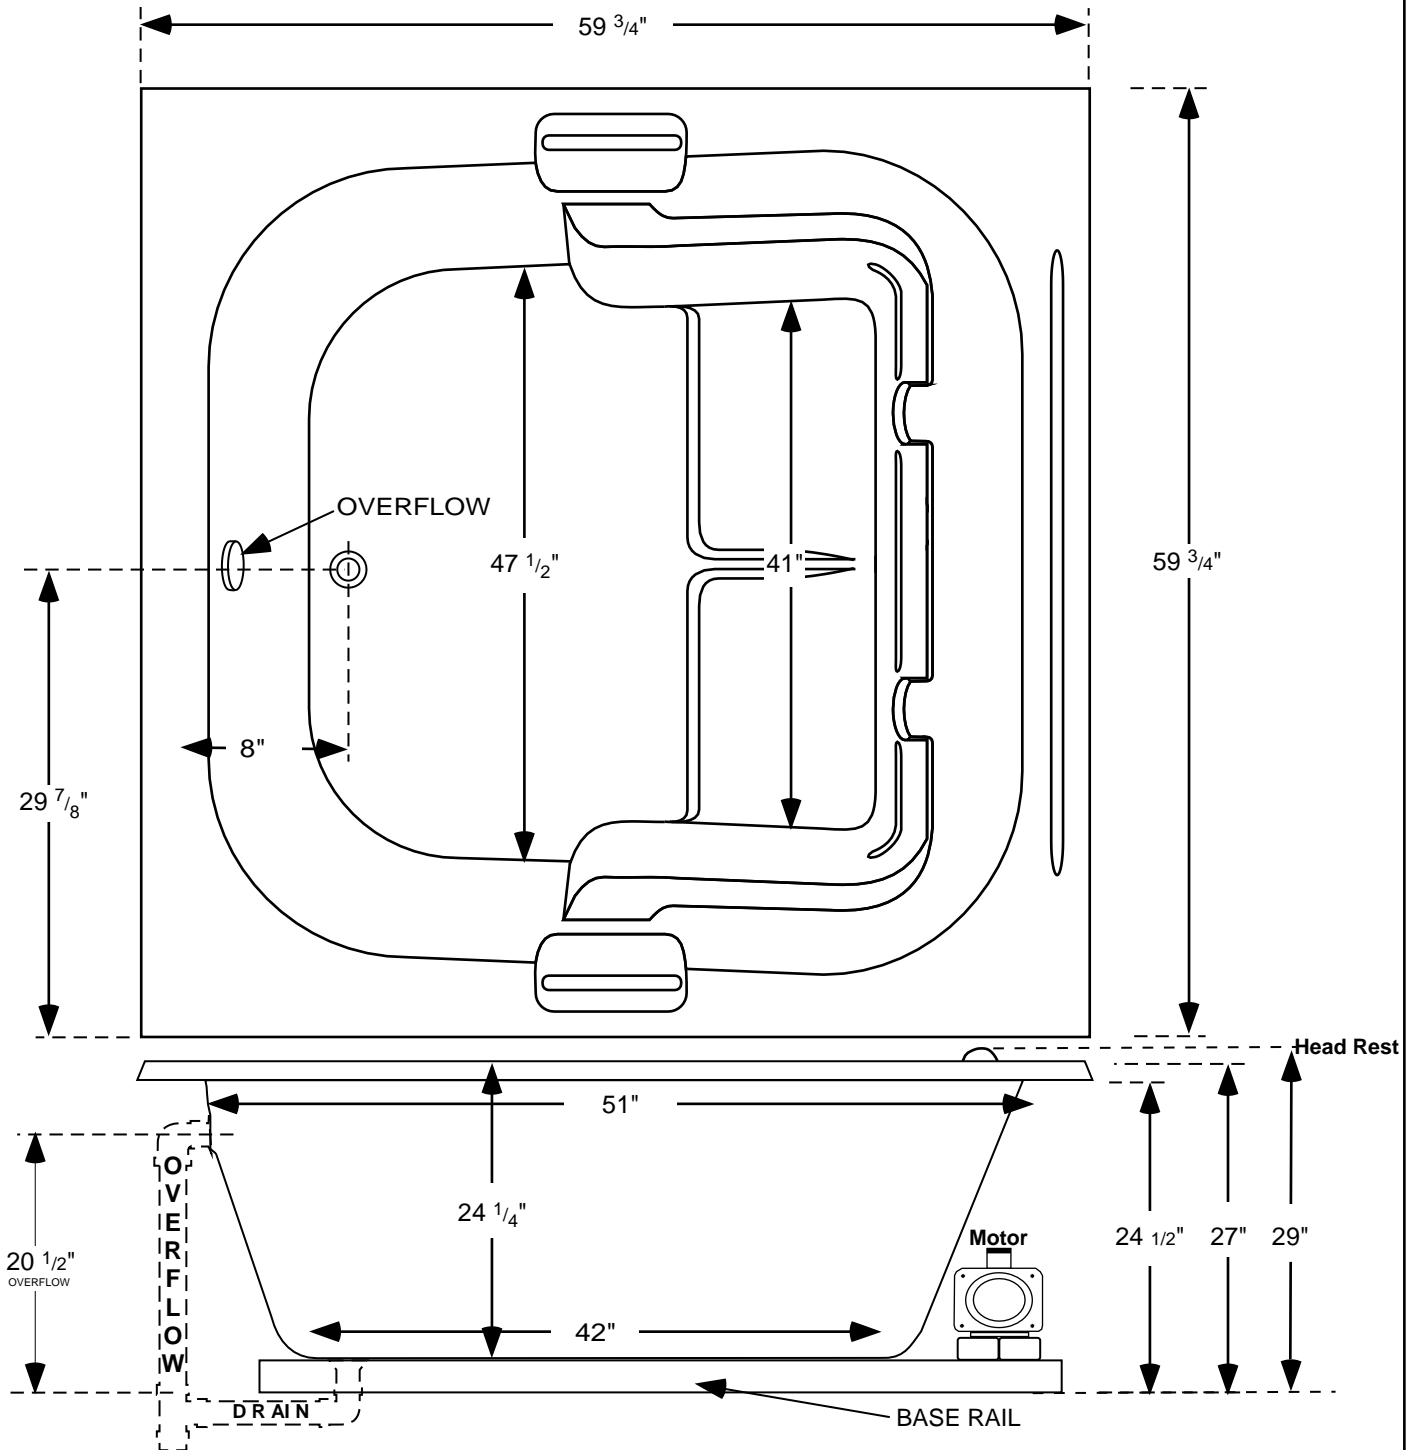

ALL SPECIFICATIONS
VALID AS OF 12/06/2024
AND SUPERSEDES ALL PREVIOUS
PUBLISHED DATA

6060

L=59 3/4" W=59 3/4"

DO NOT BUILD TUB SURROUND PRIOR TO DELIVERY OF TUB.
MANUFACTURER NOT RESPONSIBLE FOR ERRORS IN CONSTRUCTION OF
TUB SURROUND BUILT PRIOR TO RECEIVING TUB.
SEE INSTALLATION BOOKLET.

All measurements are plus or minus 1", and are subject to change without notice.