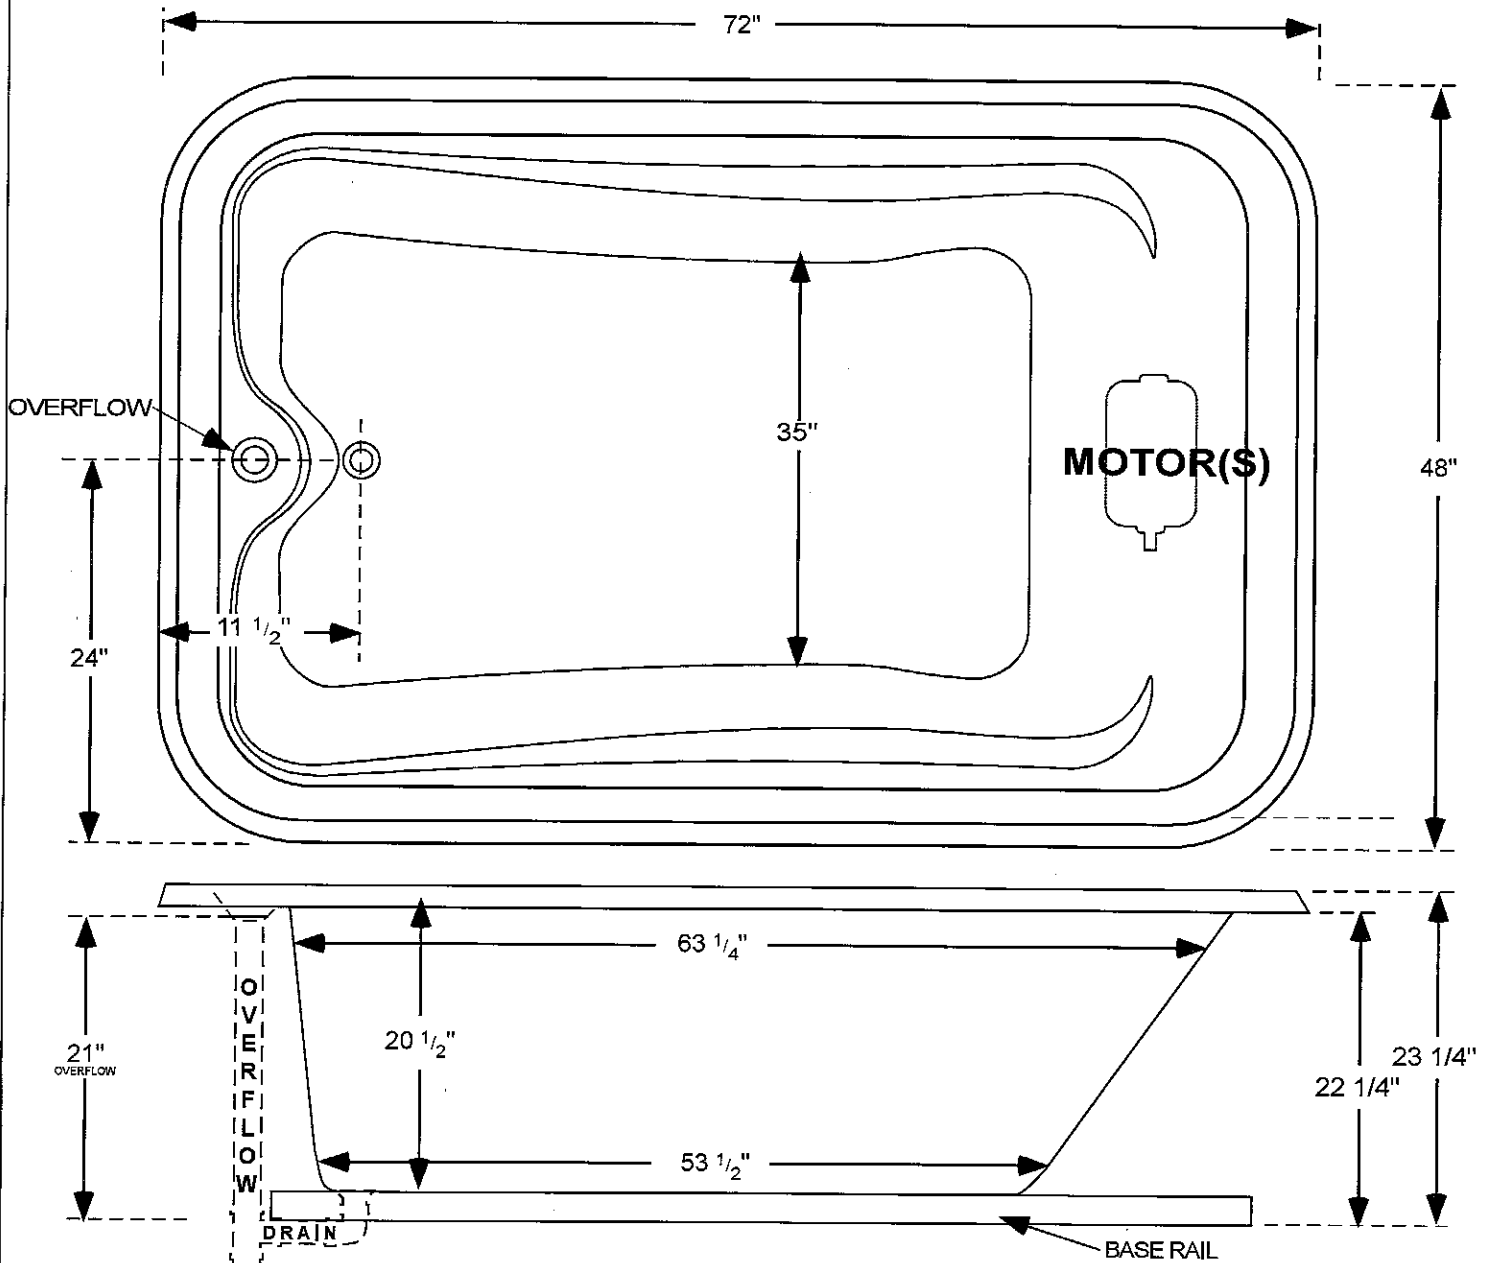

ALL SPECIFICATIONS VALID AS OF 1/10/2023
AND SUPERSEDES ALL PREVIOUS PUBLISHED DATA

CALL FOR CUSTOM PUMP LOCATION

7248

L=72" W=48"

RECOMMEND DO NOT BUILD TUB SURROUND PRIOR TO DELIVERY
MANUFACTURER NOT RESPONSIBLE FOR ERRORS IN CONSTRUCTION OF
TUB SURROUND BUILT PRIOR TO RECEIVING TUB.

SEE INSTALLATION BOOKLET.

All measurements are plus or minus 1", and are subject to change without notice.