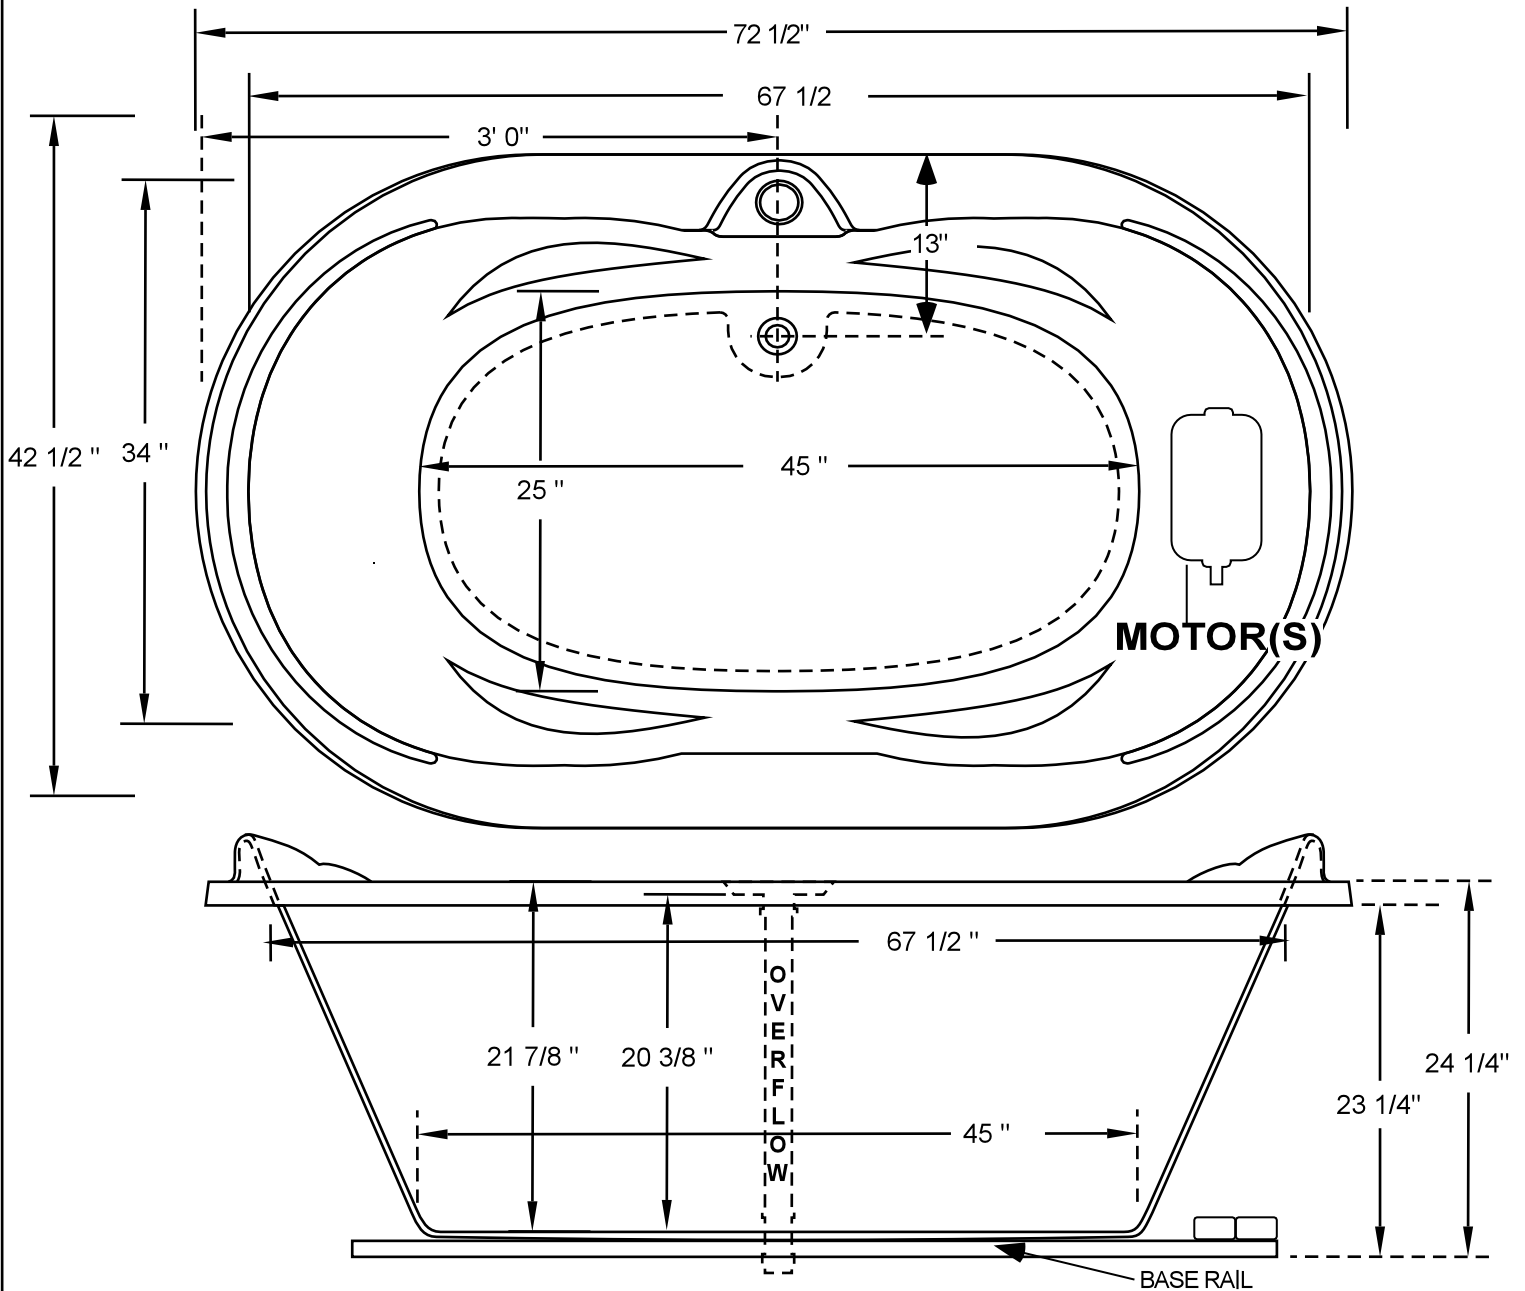

## L=72 1/2" W=42 1/2"

**RECOMMEND DO NOT BUILD TUB SURROUND PRIOR TO DELIVERY**  
MANUFACTURER NOT RESPONSIBLE FOR ERRORS IN CONSTRUCTION OF  
TUB SURROUND BUILT PRIOR TO RECEIVING TUB.  
SEE INSTALLATION BOOKLET.

All measurements are plus or minus 1", and are subject to change without notice.