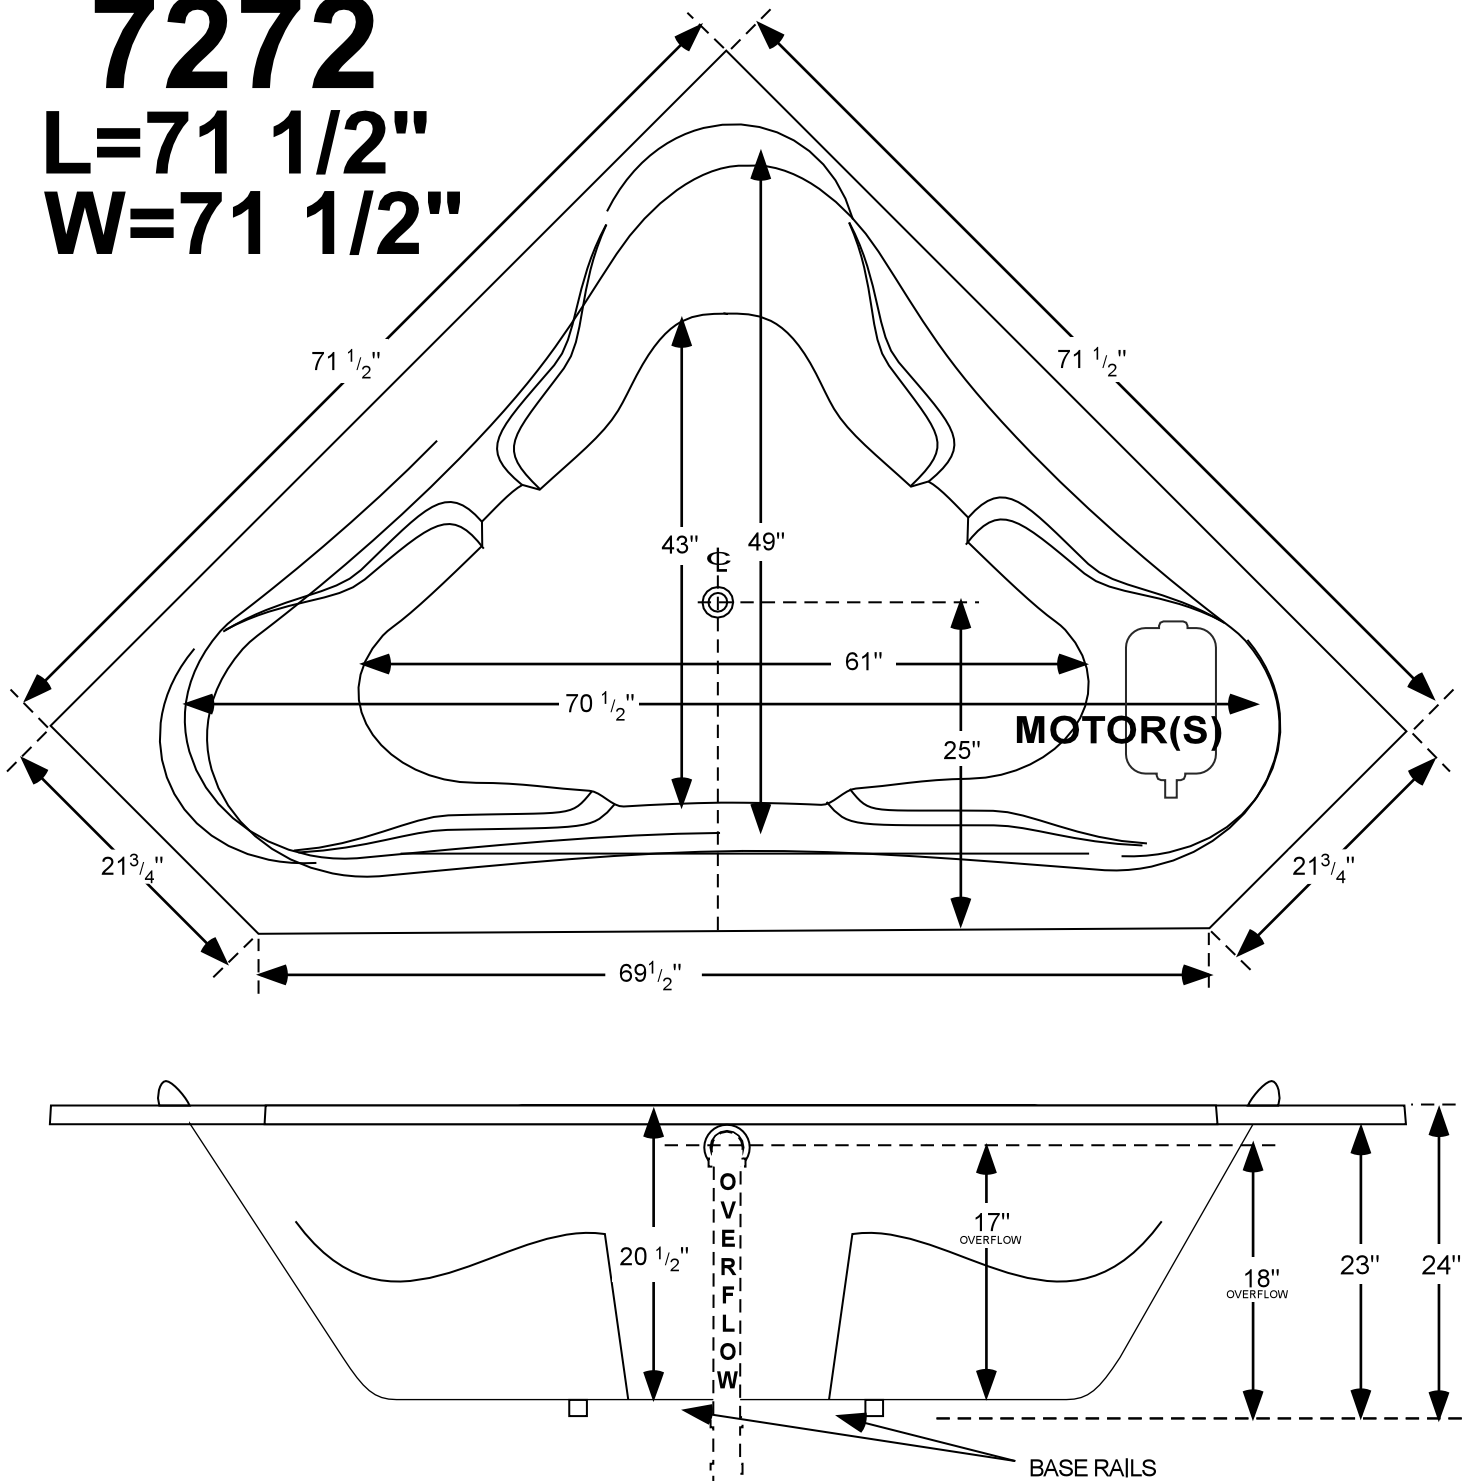

**7272**  
**L=71 1/2"**  
**W=71 1/2"**

**RECOMMEND DO NOT BUILD TUB SURROUND PRIOR TO DELIVERY**  
MANUFACTURER NOT RESPONSIBLE FOR ERRORS IN CONSTRUCTION OF  
TUB SURROUND BUILT PRIOR TO RECEIVING TUB.  
SEE INSTALLATION BOOKLET.

All measurements are plus or minus 1", and are subject to change without notice.