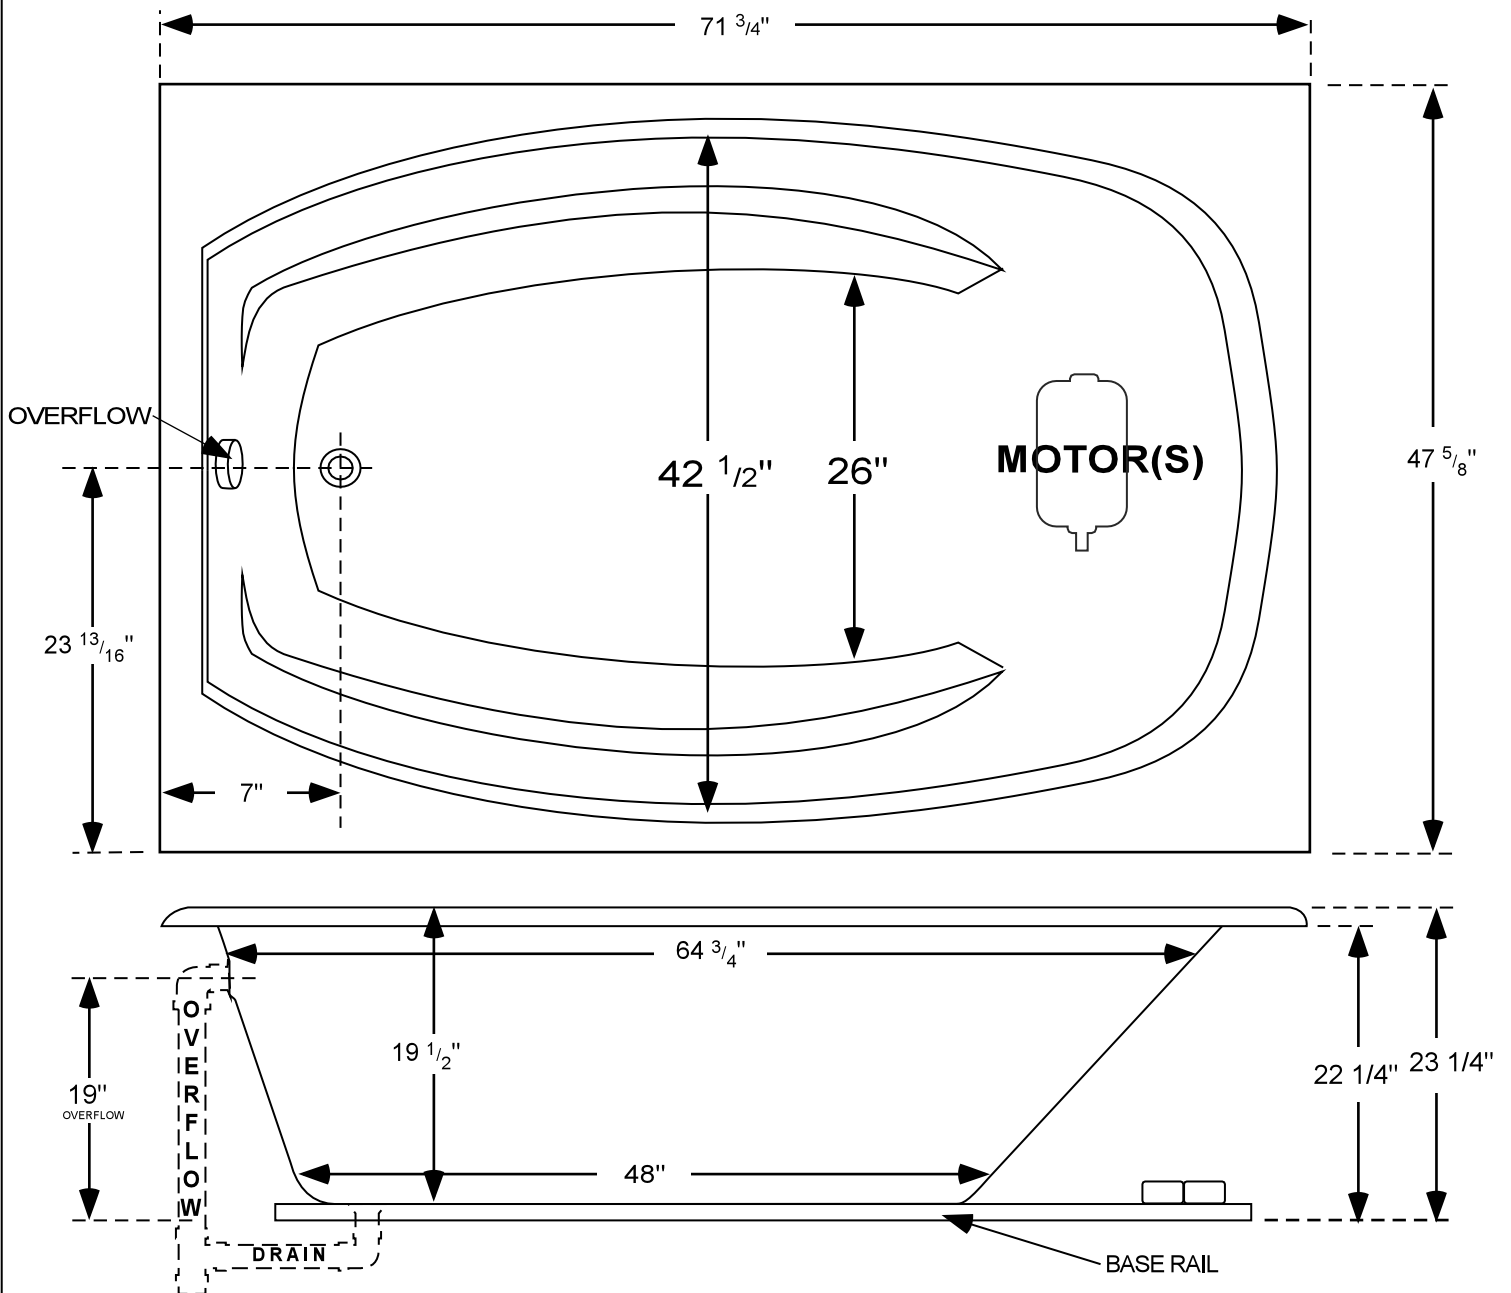

7248

L=71 3/4" W=47 5/8"

RECOMMEND DO NOT BUILD TUB SURROUND PRIOR TO DELIVERY
MANUFACTURER NOT RESPONSIBLE FOR ERRORS IN CONSTRUCTION OF
TUB SURROUND BUILT PRIOR TO RECEIVING TUB.
SEE INSTALLATION BOOKLET.

All measurements are plus or minus 1", and are subject to change without notice.