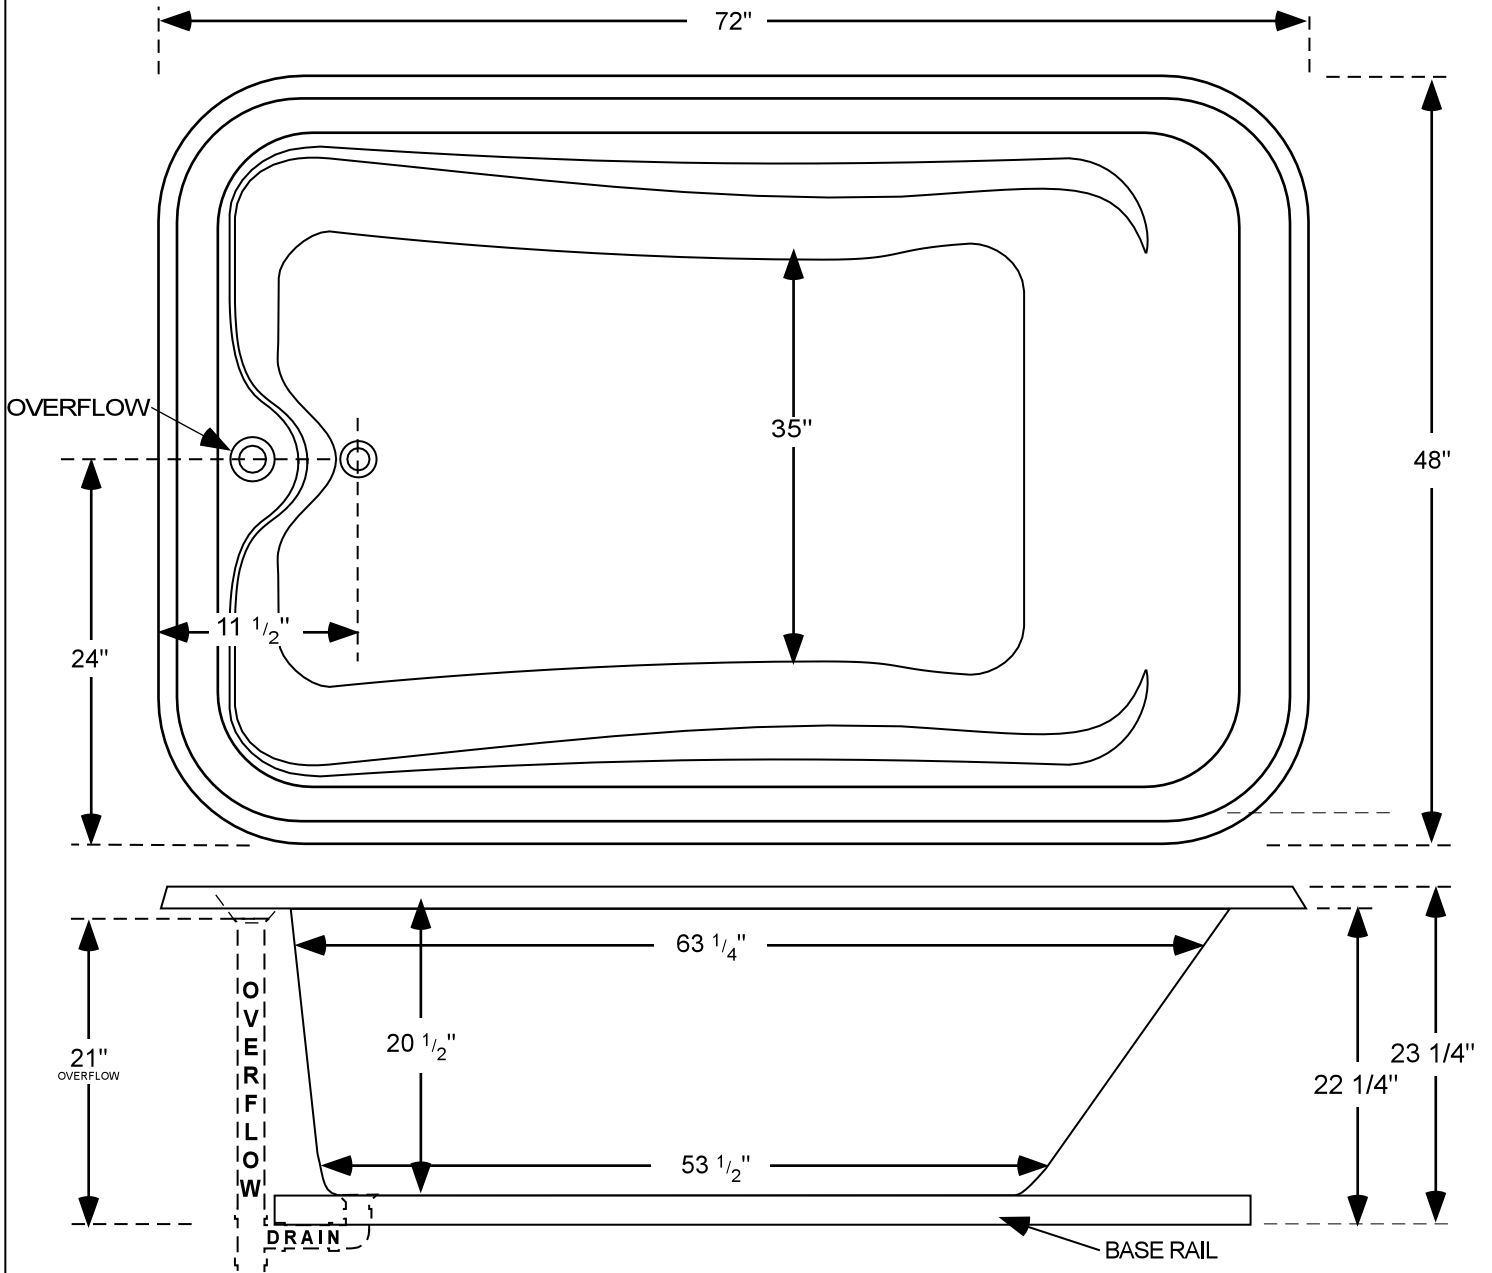

7248

L=72" W=48"

RECOMMEND DO NOT BUILD TUB SURROUND PRIOR TO DELIVERY
MANUFACTURER NOT RESPONSIBLE FOR ERRORS IN CONSTRUCTION OF
TUB SURROUND BUILT PRIOR TO RECEIVING TUB.
SEE INSTALLATION BOOKLET.

All measurements are plus or minus 1", and are subject to change without notice.