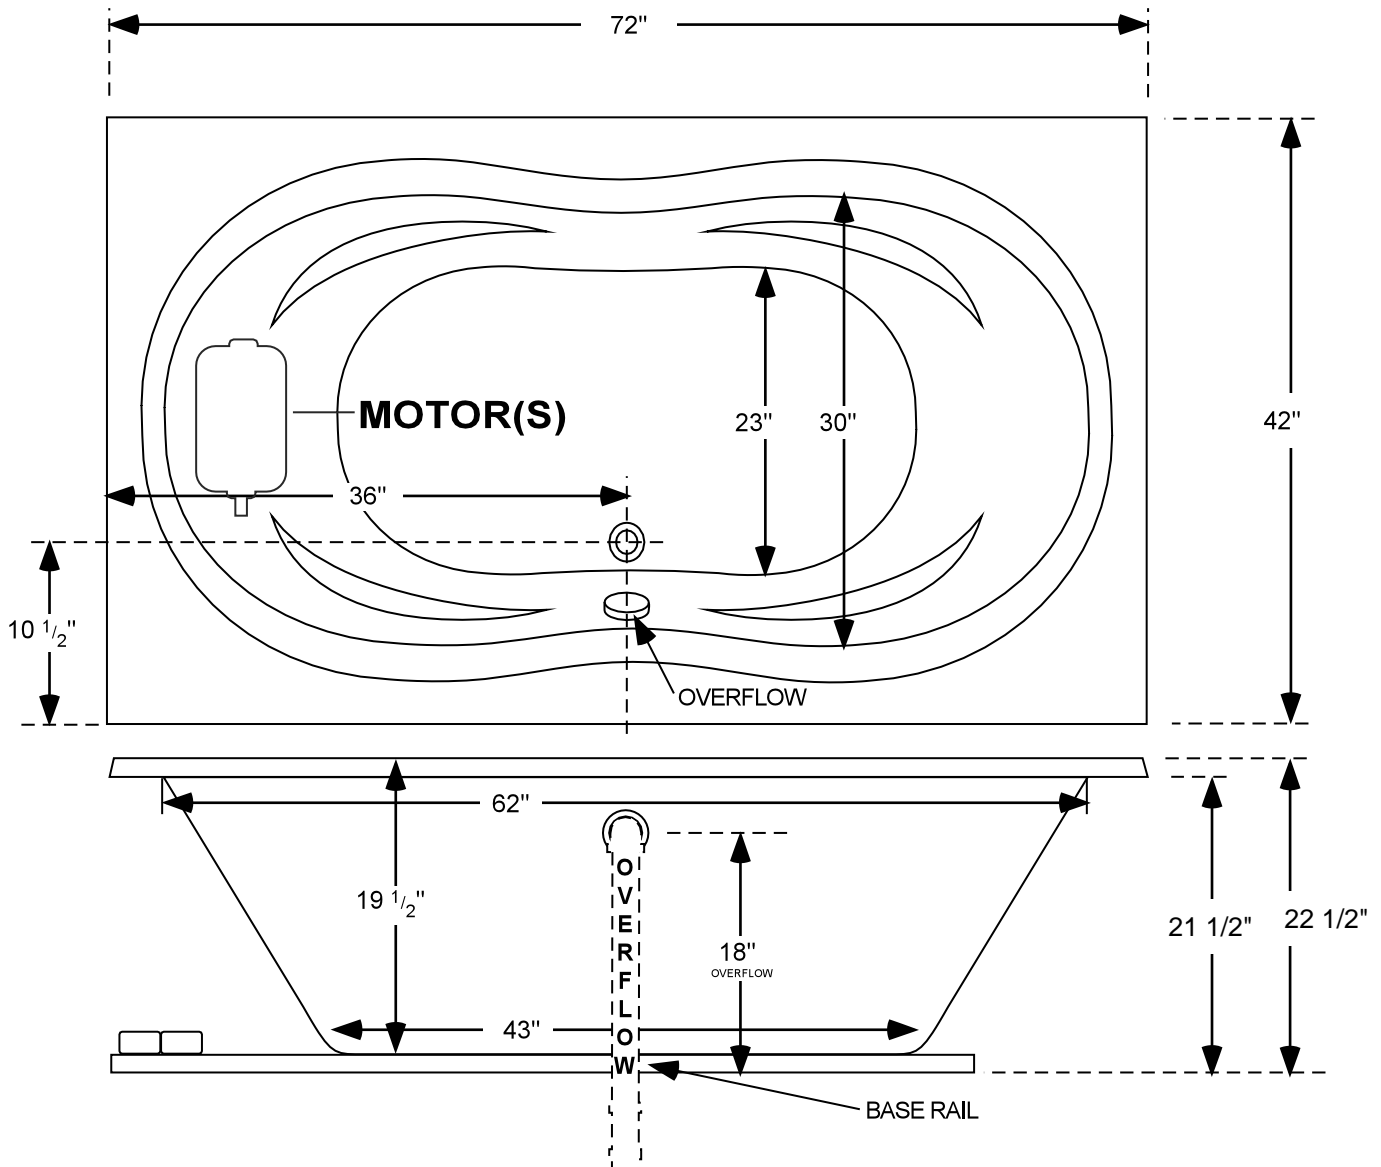

7242

L=72" W=42"

RECOMMEND DO NOT BUILD TUB SURROUND PRIOR TO DELIVERY
MANUFACTURER NOT RESPONSIBLE FOR ERRORS IN CONSTRUCTION OF
TUB SURROUND BUILT PRIOR TO RECEIVING TUB.
SEE INSTALLATION BOOKLET.
All measurements are plus or minus 1", and are subject to change without notice.