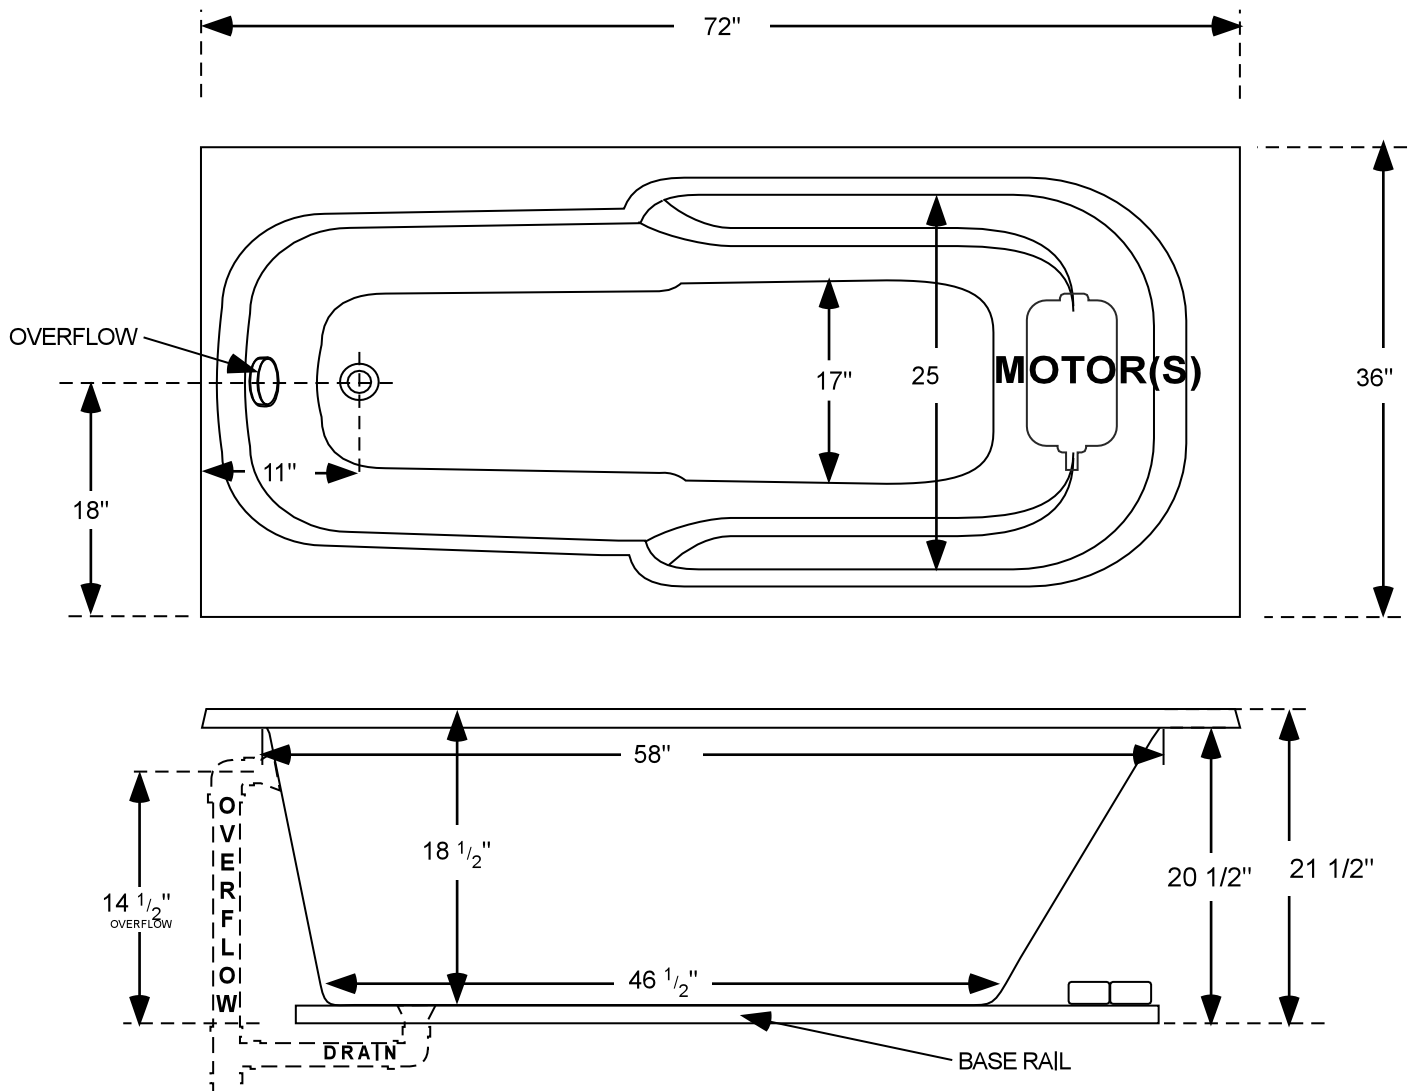

7236

L=72" W=36"

RECOMMEND DO NOT BUILD TUB SURROUND PRIOR TO DELIVERY
MANUFACTURER NOT RESPONSIBLE FOR ERRORS IN CONSTRUCTION OF
TUB SURROUND BUILT PRIOR TO RECEIVING TUB.
SEE INSTALLATION BOOKLET.

All measurements are plus or minus 1", and are subject to change without notice.