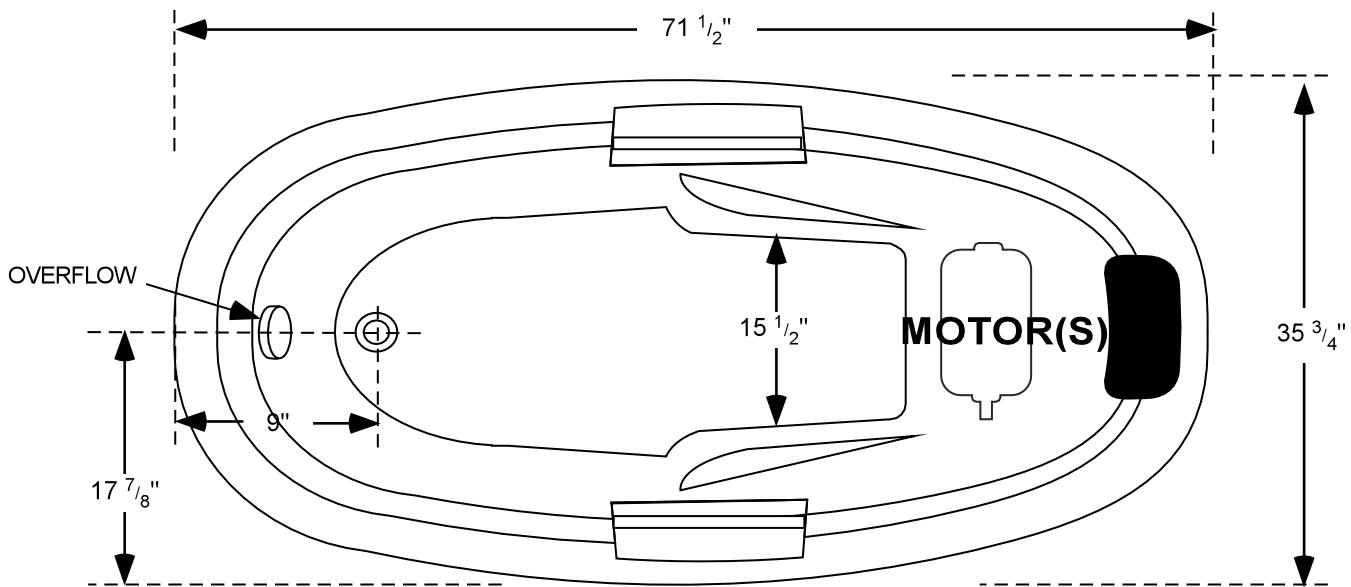

7236

L=71 1/2" W=35 3/4"

RECOMMEND DO NOT BUILD TUB SURROUND PRIOR TO DELIVERY
MANUFACTURER NOT RESPONSIBLE FOR ERRORS IN CONSTRUCTION OF
TUB SURROUND BUILT PRIOR TO RECEIVING TUB.
SEE INSTALLATION BOOKLET.

All measurements are plus or minus 1", and are subject to change without notice.