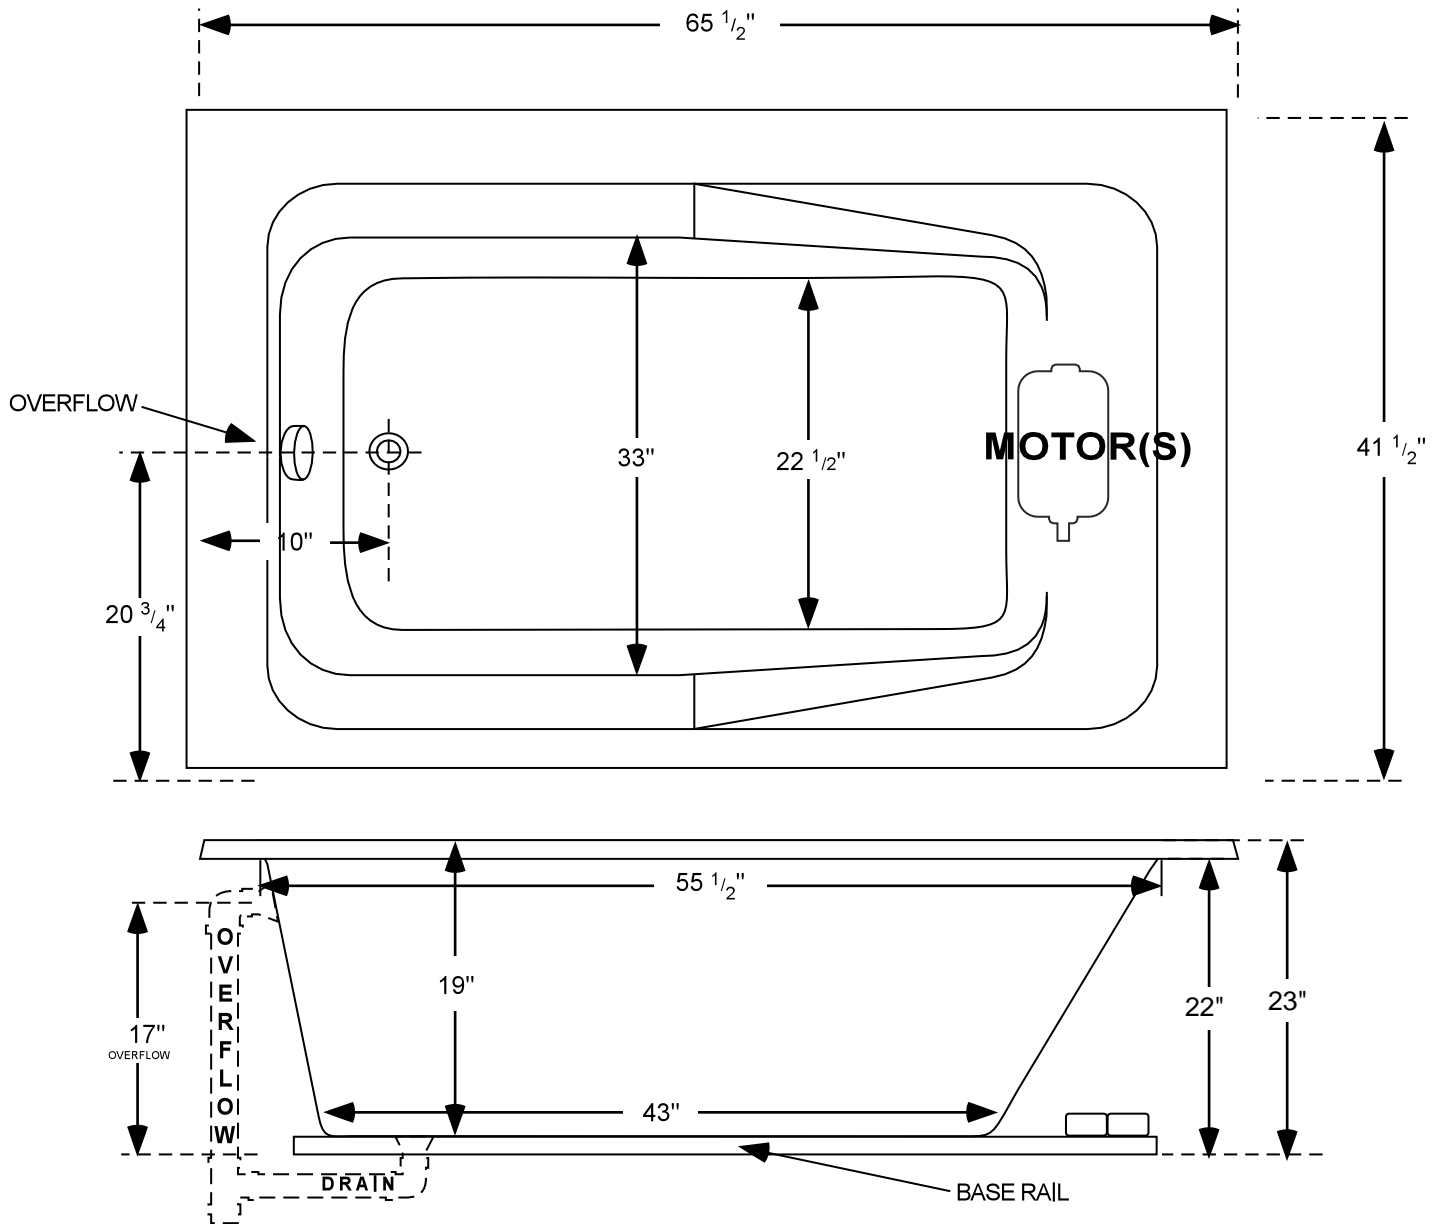

6642

L=65 1/2" W= 41 1/2"

RECOMMEND DO NOT BUILD TUB SURROUND PRIOR TO DELIVERY
MANUFACTURER NOT RESPONSIBLE FOR ERRORS IN CONSTRUCTION OF
TUB SURROUND BUILT PRIOR TO RECEIVING TUB.
SEE INSTALLATION BOOKLET.

All measurements are plus or minus 1", and are subject to change without notice.