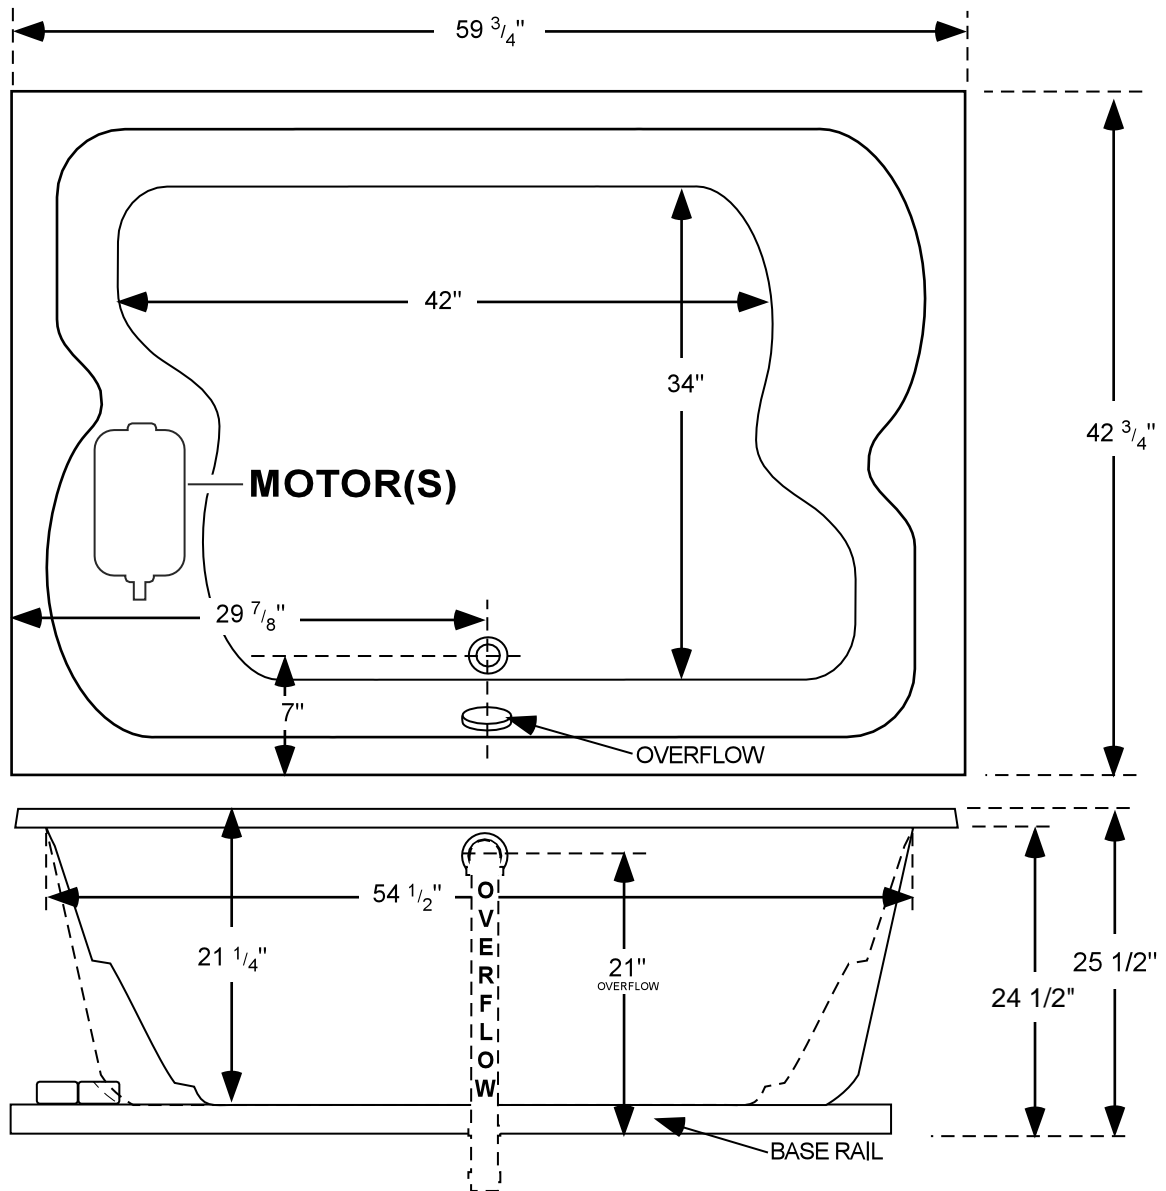

6043

L=59 3/4" W=42"

RECOMMEND DO NOT BUILD TUB SURROUND PRIOR TO DELIVERY
MANUFACTURER NOT RESPONSIBLE FOR ERRORS IN CONSTRUCTION OF
TUB SURROUND BUILT PRIOR TO RECEIVING TUB.
SEE INSTALLATION BOOKLET.

All measurements are plus or minus 1", and are subject to change without notice.