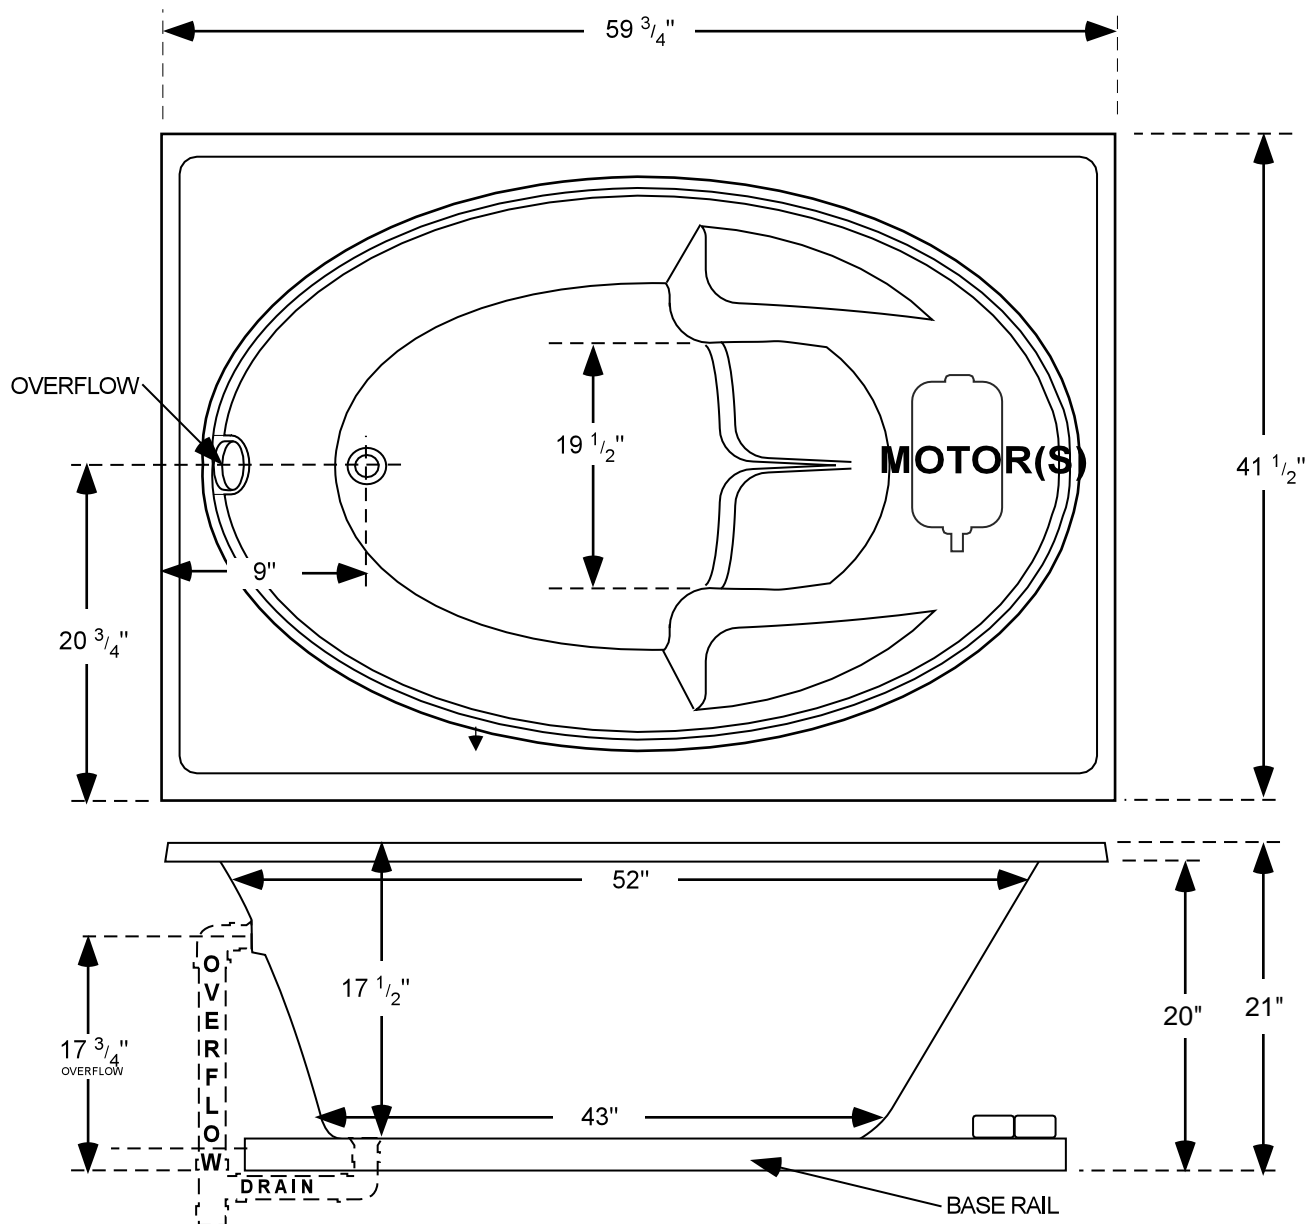

6042

L=59 3/4" W=41"

RECOMMEND DO NOT BUILD TUB SURROUND PRIOR TO DELIVERY
MANUFACTURER NOT RESPONSIBLE FOR ERRORS IN CONSTRUCTION OF
TUB SURROUND BUILT PRIOR TO RECEIVING TUB.
SEE INSTALLATION BOOKLET.

All measurements are plus or minus 1", and are subject to change without notice.