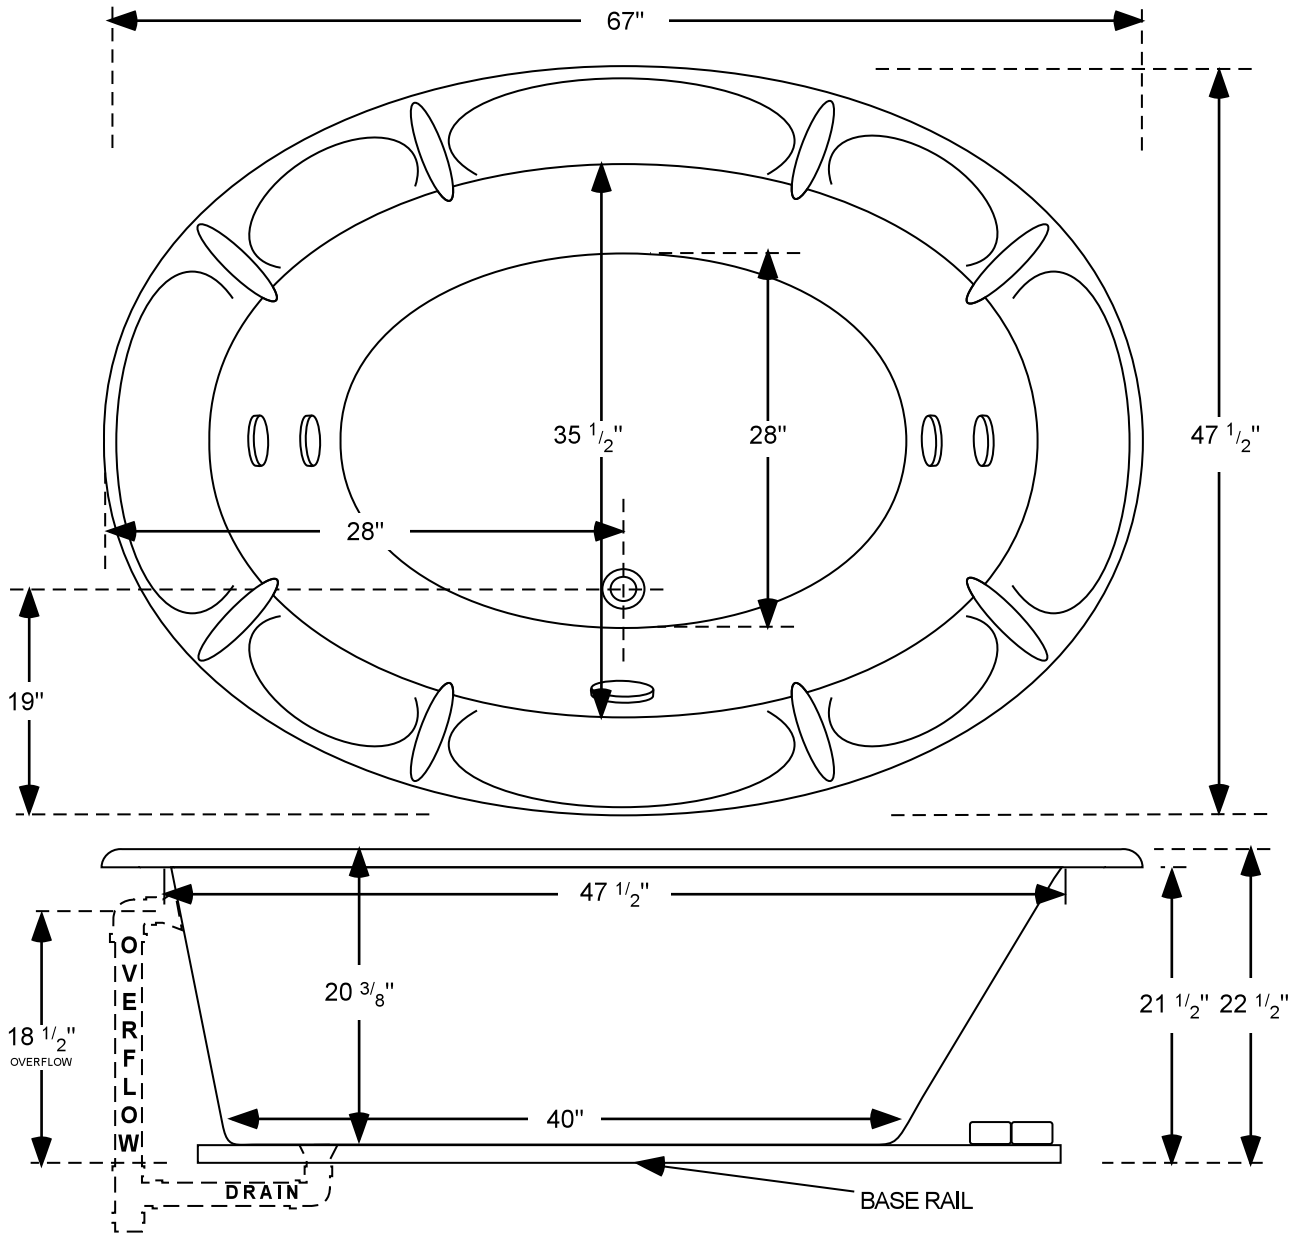

6848

L=67" W=47 1/2"

DO NOT BUILD TUB SURROUND PRIOR TO DELIVERY OF TUB.
MANUFACTURER NOT RESPONSIBLE FOR ERRORS IN CONSTRUCTION OF
TUB SURROUND BUILT PRIOR TO RECEIVING TUB.
SEE INSTALLATION BOOKLET.

All measurements are plus or minus 1", and are subject to change without notice.